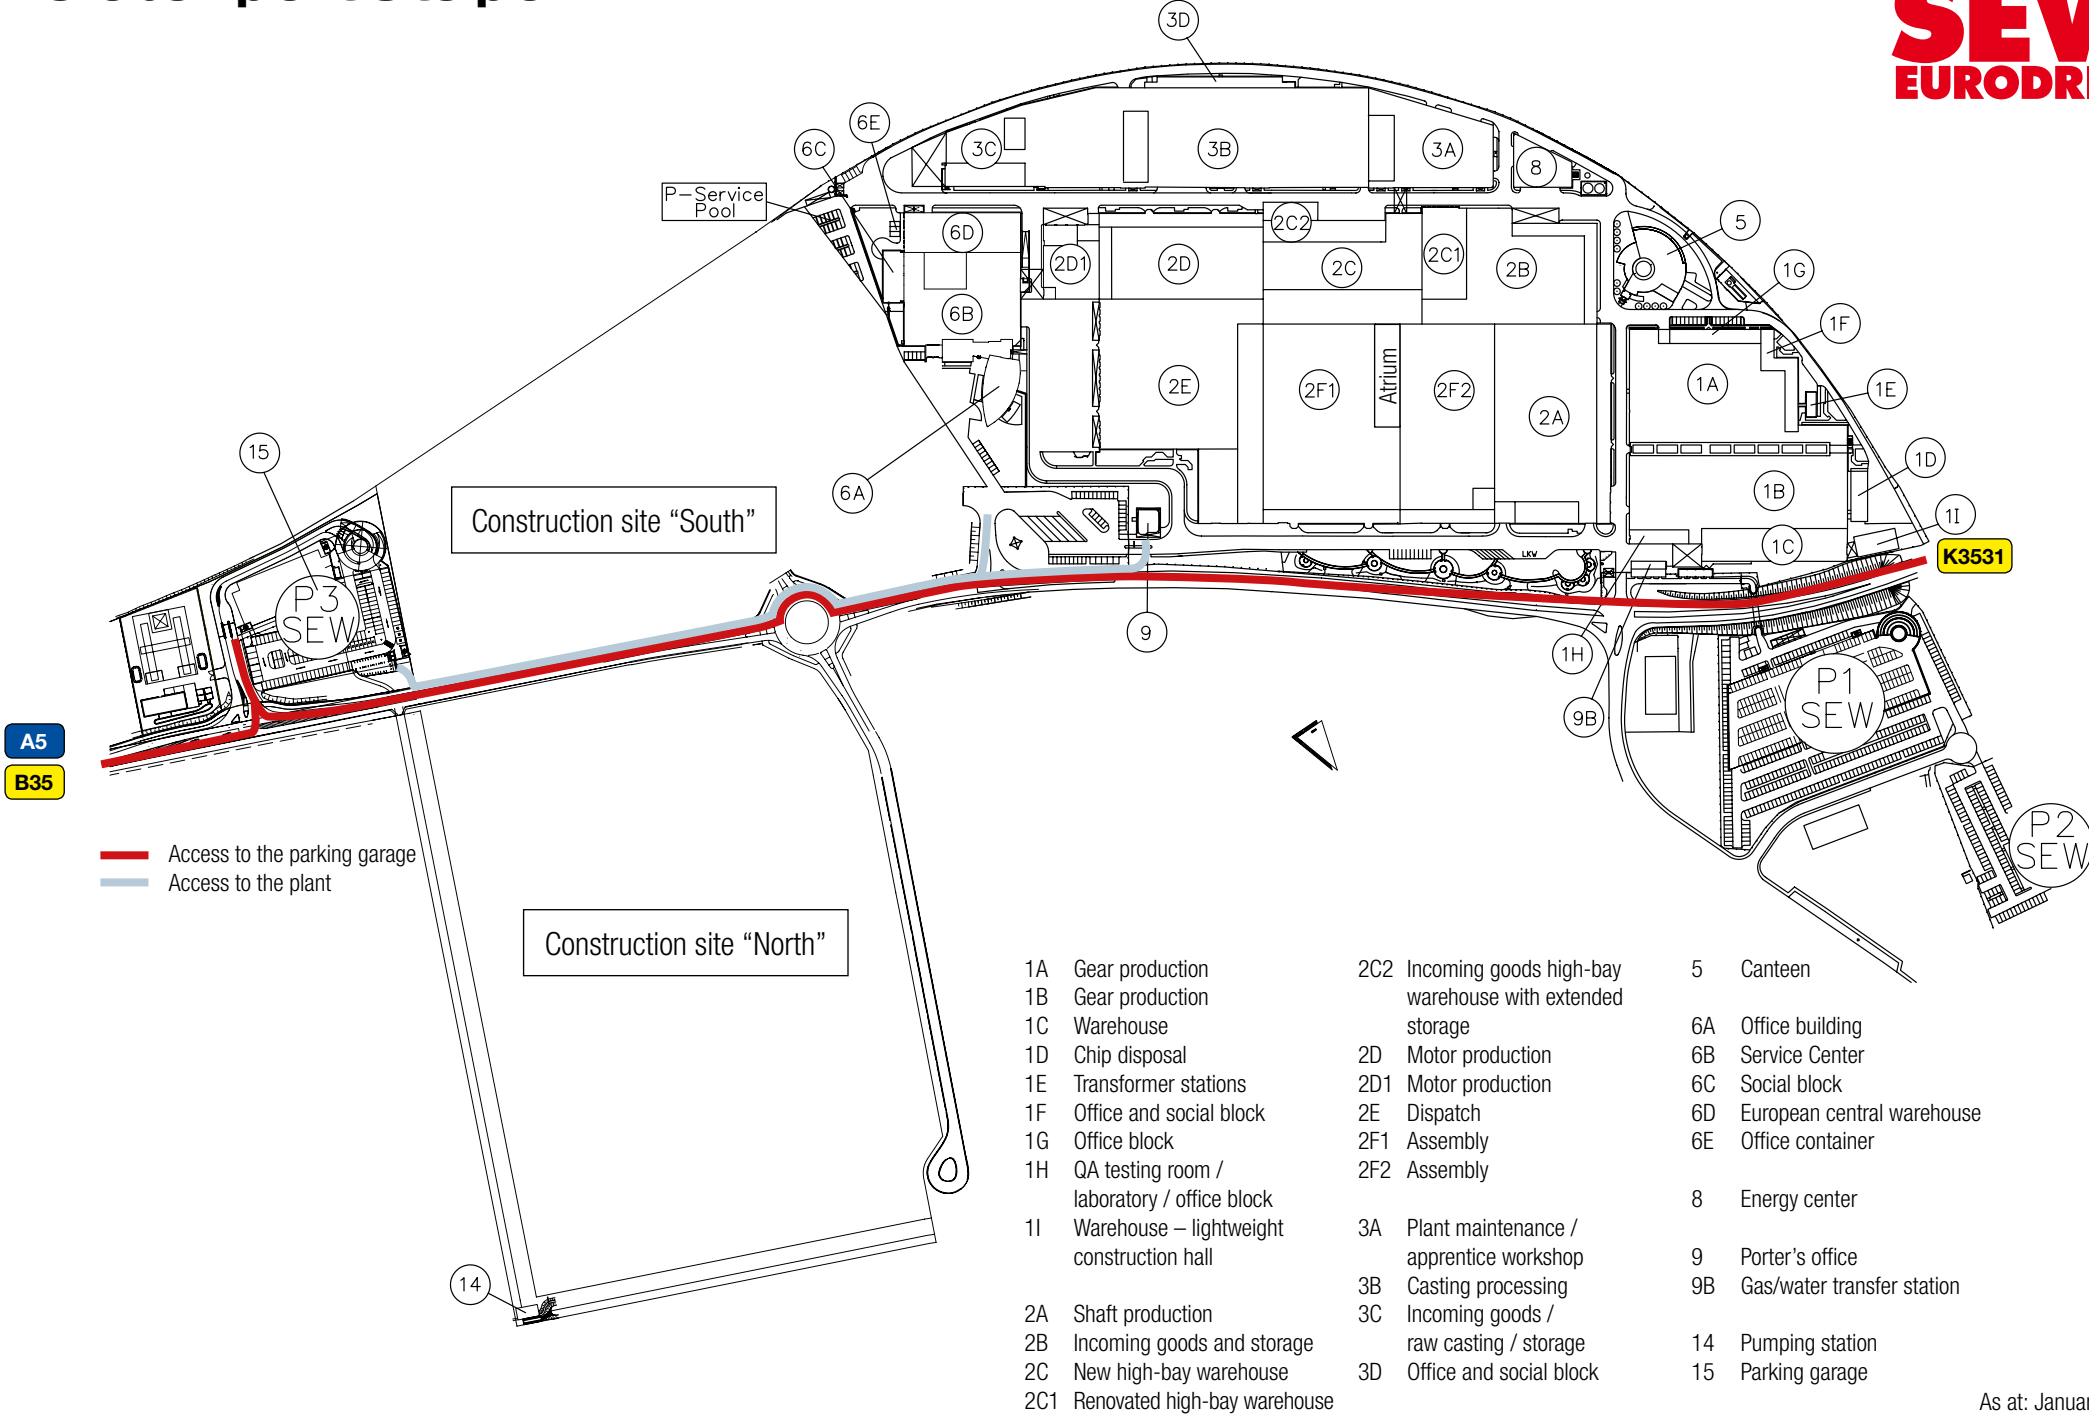

Graben plant site plan

A5
B35

— Access to the parking garage
— Access to the plant

Construction site "South"

Construction site "North"

- 1A Gear production
- 1B Gear production
- 1C Warehouse
- 1D Chip disposal
- 1E Transformer stations
- 1F Office and social block
- 1G Office block
- 1H QA testing room / laboratory / office block
- 1I Warehouse – lightweight construction hall
- 2A Shaft production
- 2B Incoming goods and storage
- 2C New high-bay warehouse
- 2C1 Renovated high-bay warehouse
- 2C2 Incoming goods high-bay warehouse with extended storage
- 2D Motor production
- 2D1 Motor production
- 2E Dispatch
- 2F1 Assembly
- 2F2 Assembly
- 3A Plant maintenance / apprentice workshop
- 3B Casting processing
- 3C Incoming goods / raw casting / storage
- 3D Office and social block
- 5 Canteen
- 6A Office building
- 6B Service Center
- 6C Social block
- 6D European central warehouse
- 6E Office container
- 8 Energy center
- 9 Porter's office
- 9B Gas/water transfer station
- 14 Pumping station
- 15 Parking garage